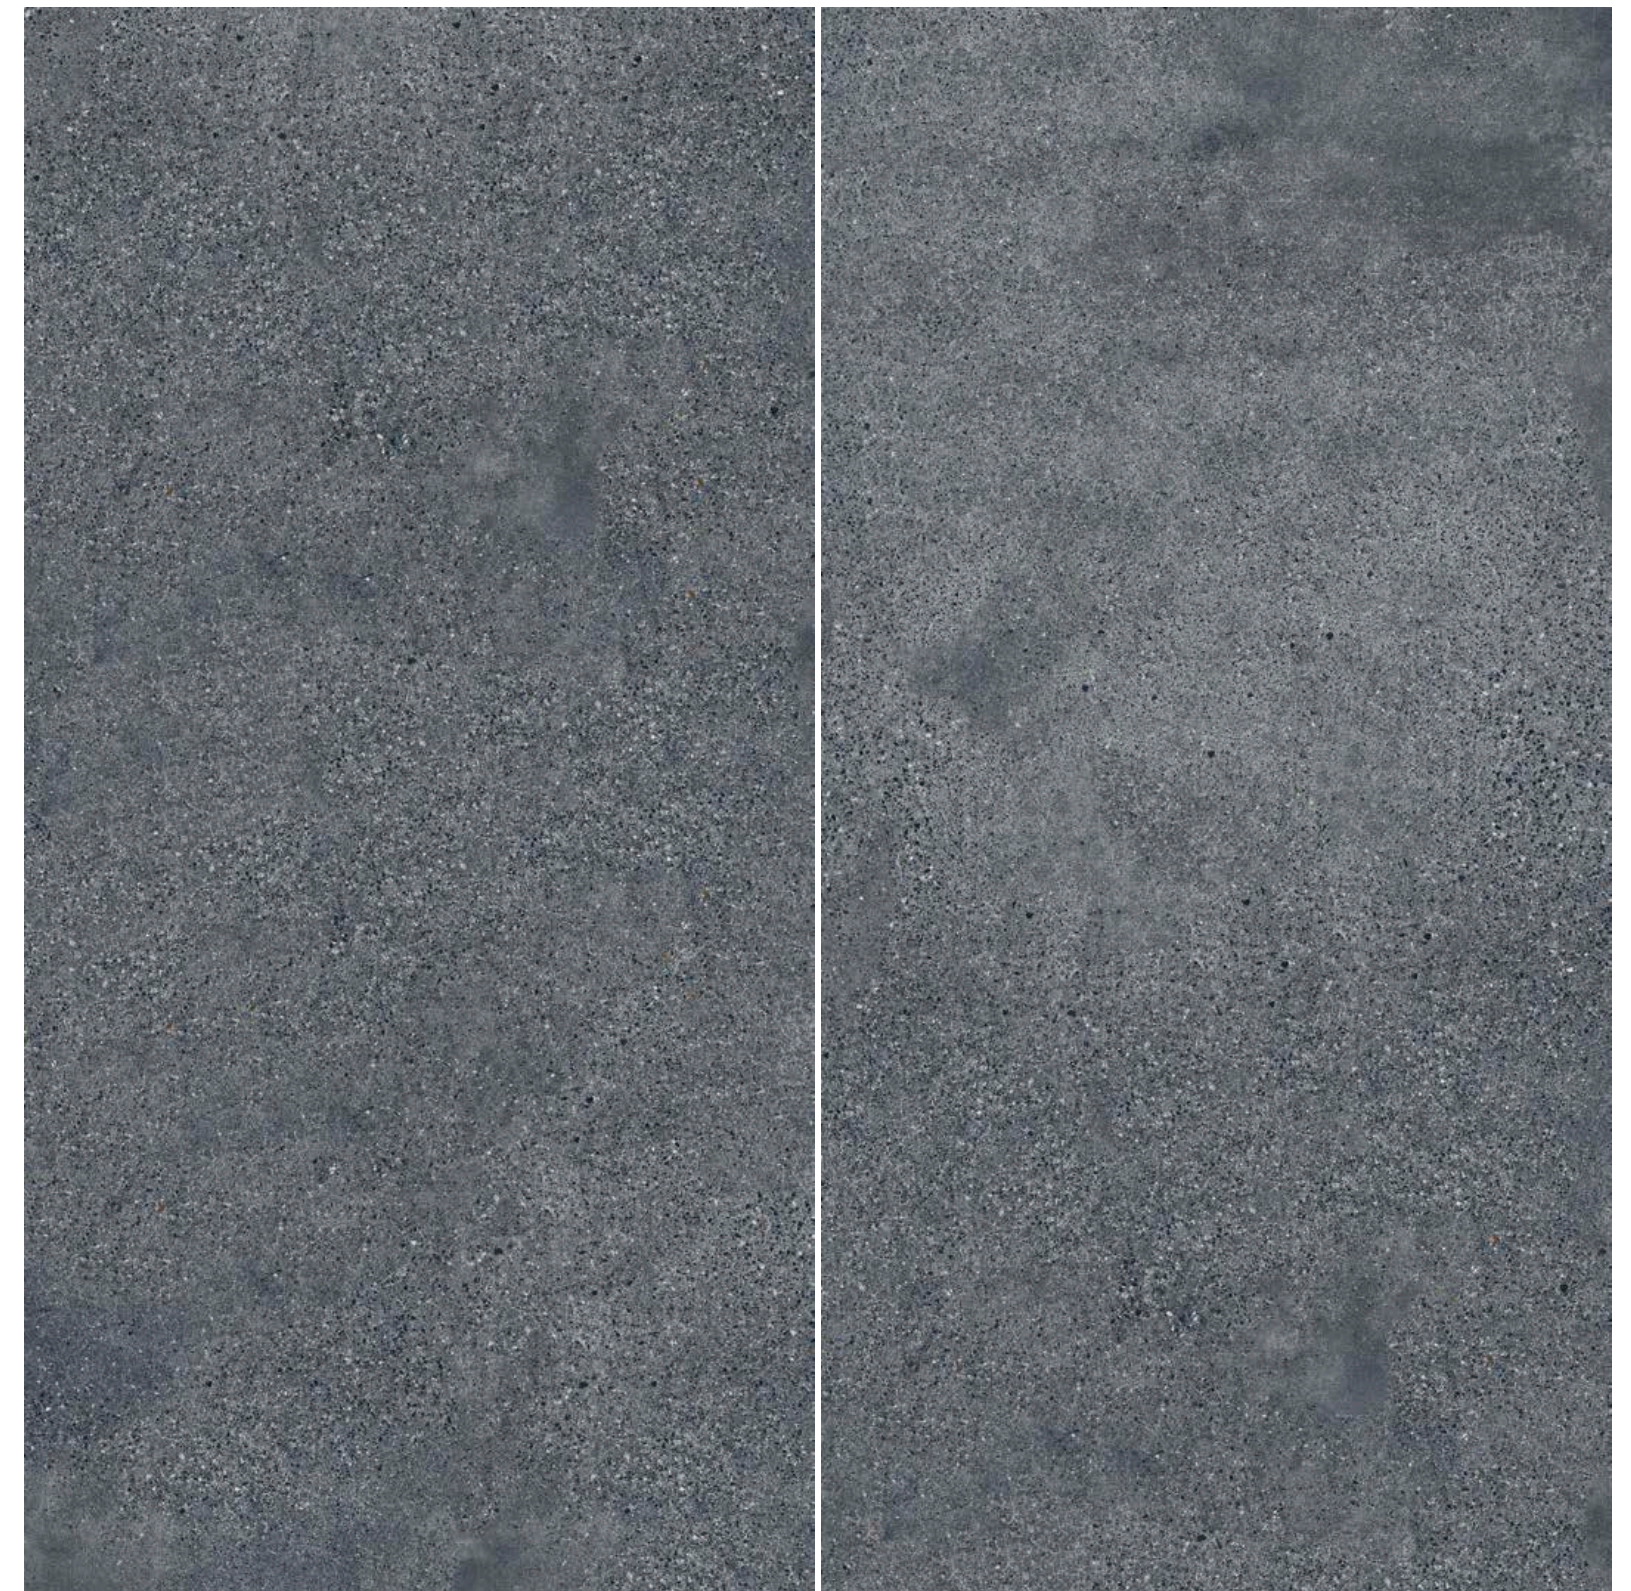

TERRAZZO GRAPHITE

Gres do stosowania wewnątrz i na zewnątrz na ściany i podłogi.
Porcelain for indoor and outdoor use on walls and floors.

MAT
MATT

rektyfikacja | rectification		●
mrozoodporność | frost resistance		●
klasa ścieralności | abrasion resistance class		III
antypoślizgowość | anti-slip rating		R10
antypoślizgowość bosej stopy | anti-slip rating for bare foot		A
odporność na plamienie | stain resistance		spełnia | fullfills

Każdy z formatów płyt gresowych w kolekcji TERRAZZO GRAPHITE jest produkowany w wielu wzorach grafiki, które są kolorystycznie jednakowe. Wzory grafiki dla każdego z formatów są różne. Płytki pakowane są losowo. Zdjęcia produktów Grand Beauty są w skali 44% w stosunku do pozostałych produktów.

Each of the formats of the porcelain slabs in the TERRAZZO GRAPHITE collection come in many graphic designs but a single colour. Each format has its own graphic design. The tiles are packed randomly. The photos of the Grand Beauty products are in the scale 44% against the remaining products.