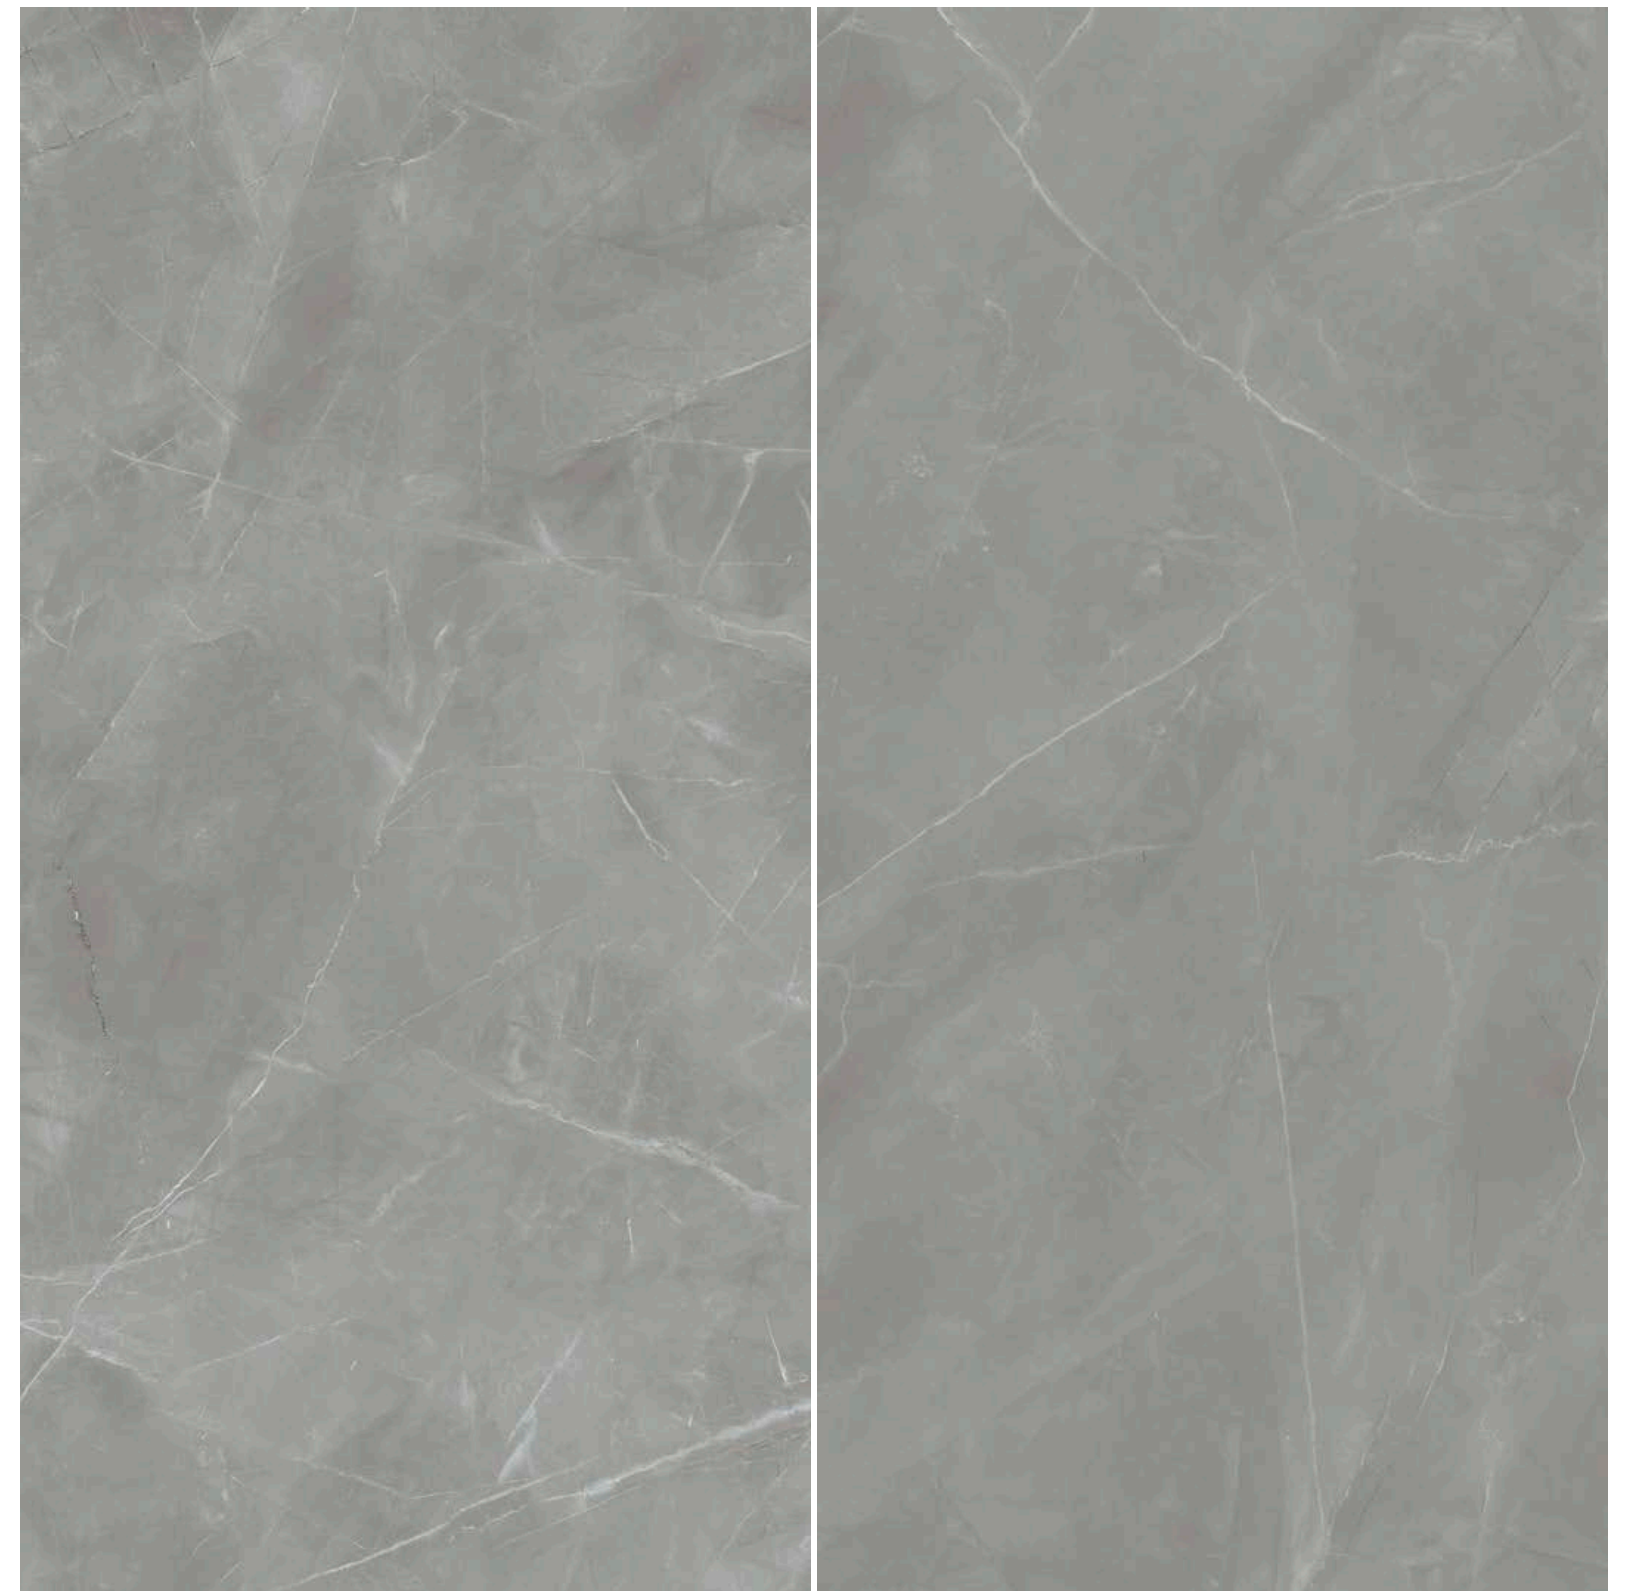

GREY PULPIS

Gres do stosowania wewnątrz i na zewnątrz na ściany i podłogi.
Porcelain for indoor and outdoor use on walls and floors.

SATYNA – POLER
SATIN – POLISHED

rektyfikacja | rectification		☒
mrozoodporność | frost resistance		☒
klasa ścieralności | abrasion resistance class		☐
antypoślizgowość | anti-slip rating		☐
odporność na plamienie | stain resistance		spełnia | fullfills

Każdy z formatów płyt gresowych w kolekcji GREY PULPIS jest produkowany w wielu wzorach grafiki, które są kolorystycznie jednakowe. Wzory grafiki dla każdego z formatów są różne. Płytki pakowane są losowo. Zdjęcia produktów Grand Beauty są w skali 44% w stosunku do pozostałych produktów.

Each of the formats of the porcelain slabs in the GREY PULPIS collection come in many graphic designs but a single colour. Each format has its own graphic design. The tiles are packed randomly. The photos of the Grand Beauty products are in the scale 44% against the remaining products.